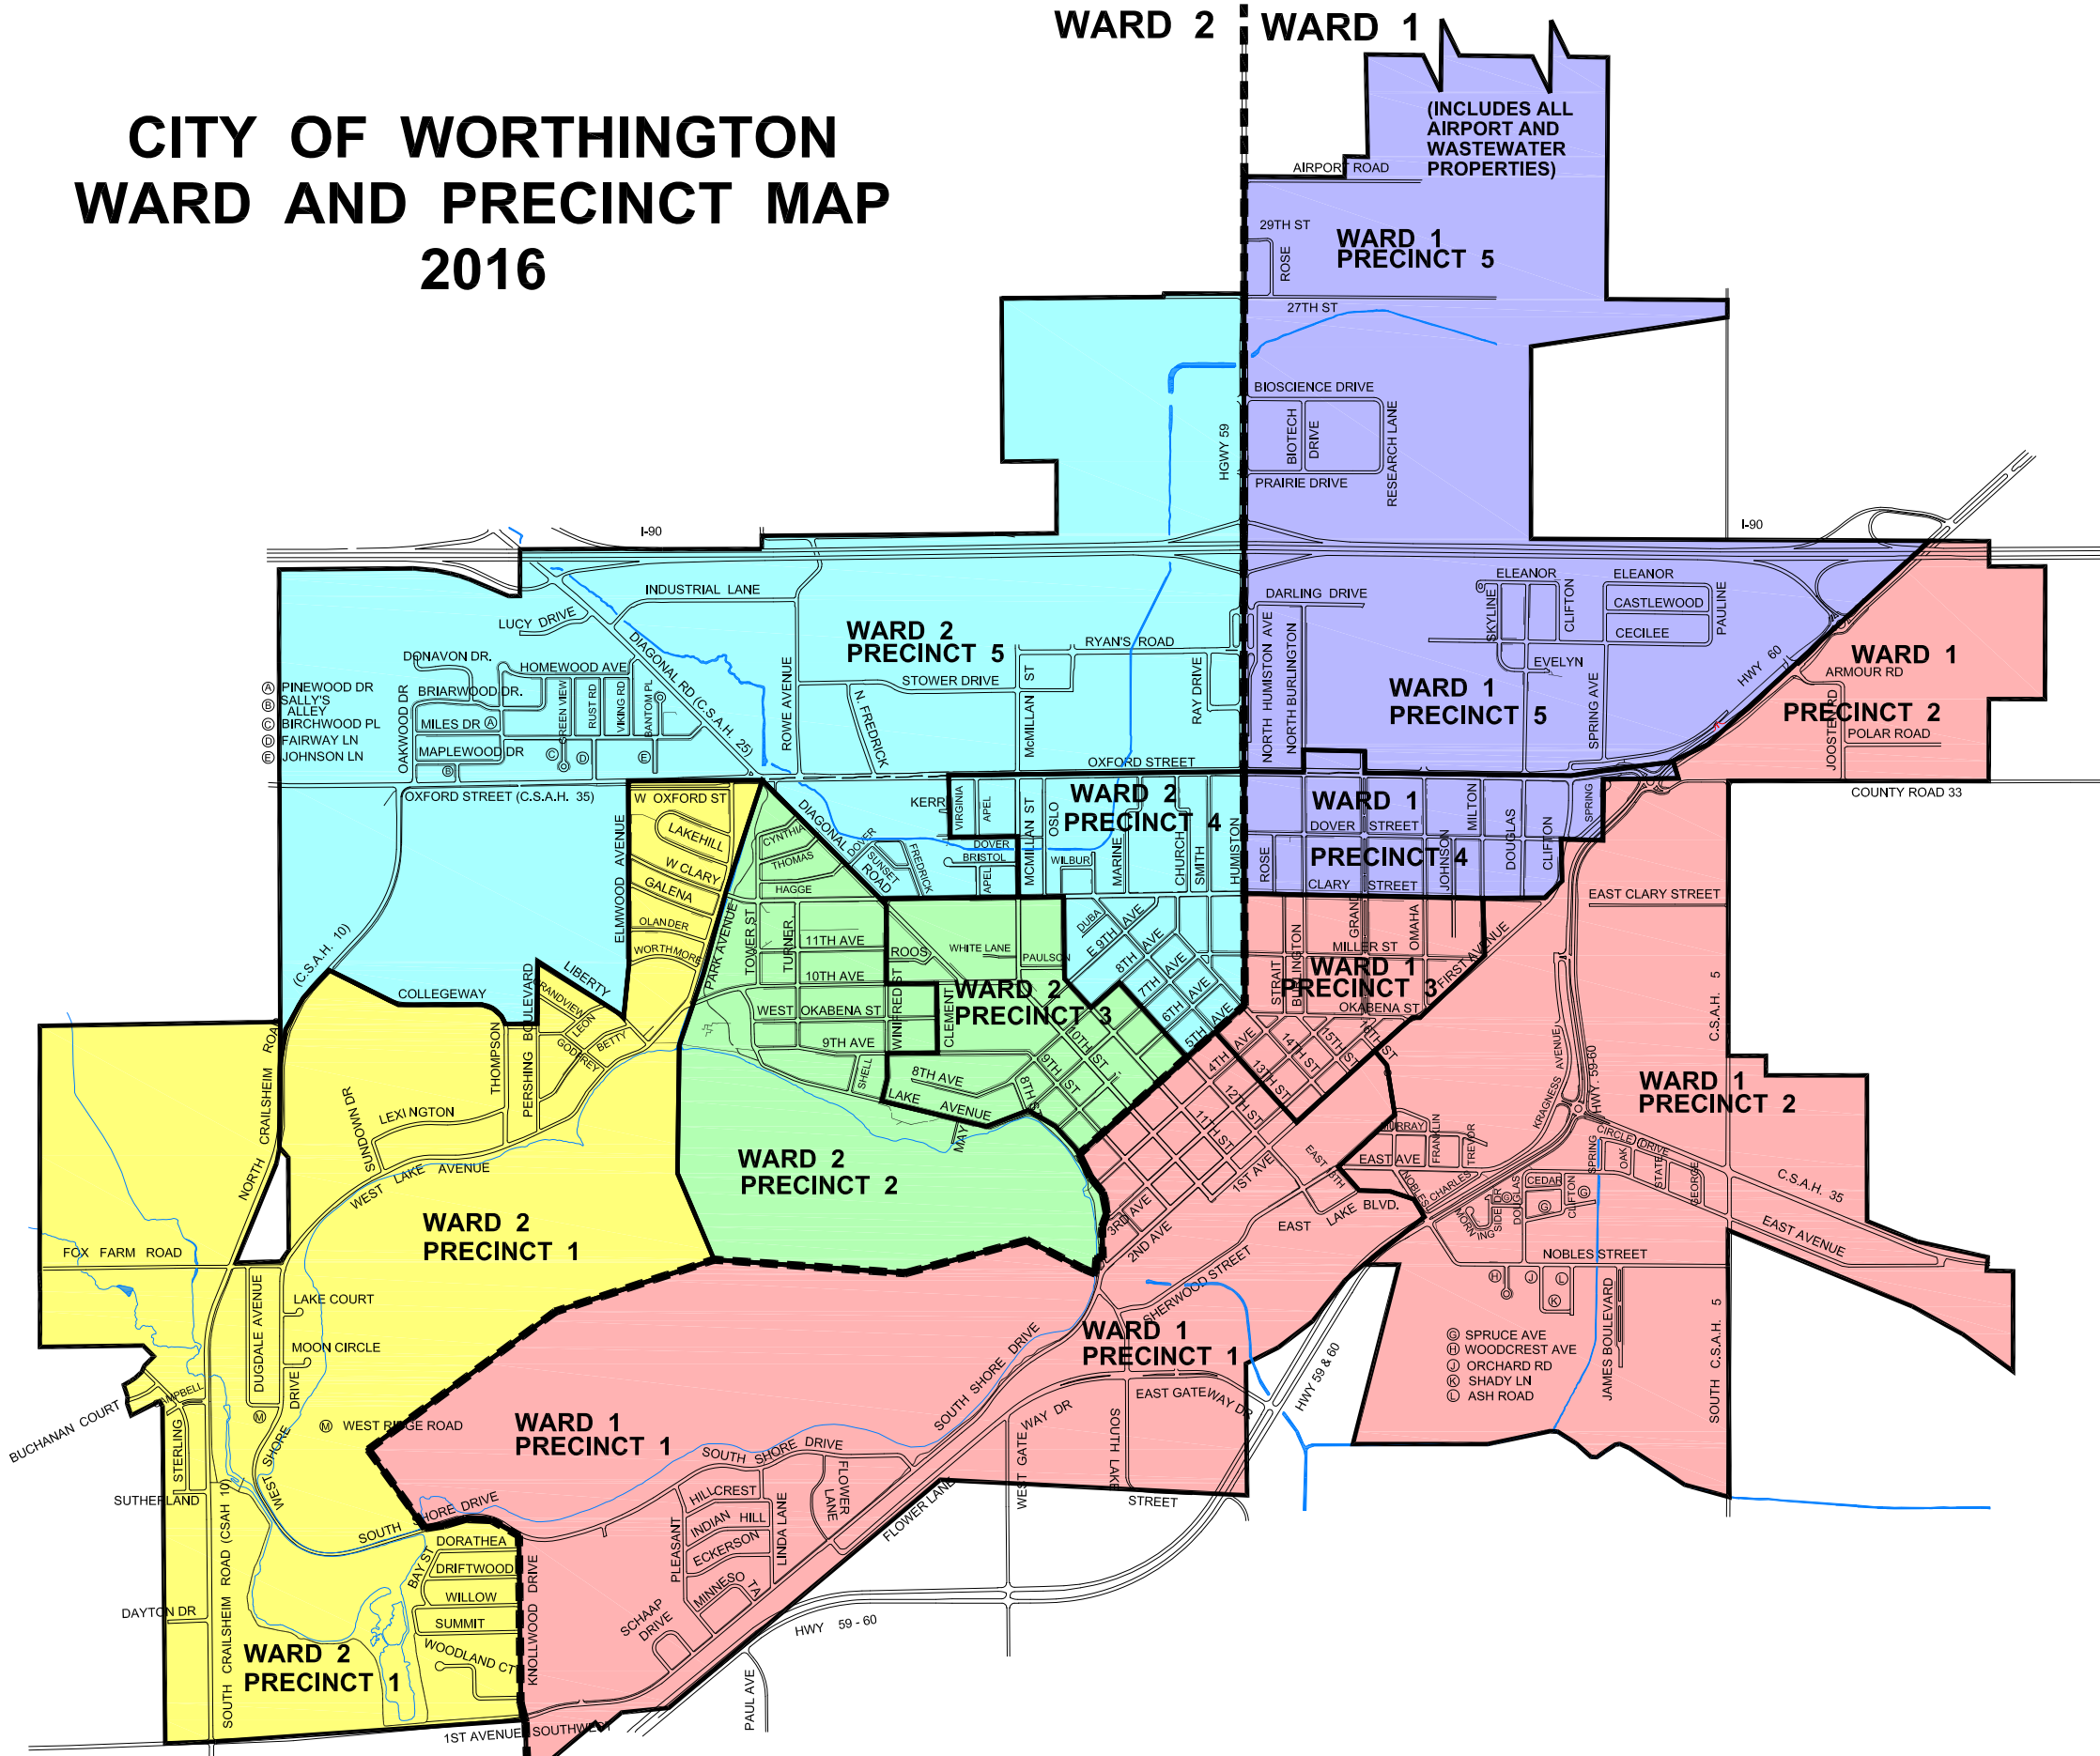

# CITY OF WORTHINGTON WARD AND PRECINCT MAP 2016

WARD 2 | WARD 1

## POLLING LOCATIONS

- WARD 1**
- Precinct 1
  - Precinct 2
  - Precinct 3
  - Precinct 4
  - Precinct 5
- WARD 2**
- Precinct 1
  - Precinct 2
  - Precinct 3
  - Precinct 4
  - Precinct 5

Outreach Center  
First Baptist Church  
1000 Linda Lane

American Reformed Church  
1720 North Burlington Ave

YMCA  
1501 Collegeway

Nobles County Public Works  
960 Diagonal Road

Solid Rock Church  
1730 Diagonal Road

WARD 2 | WARD 1