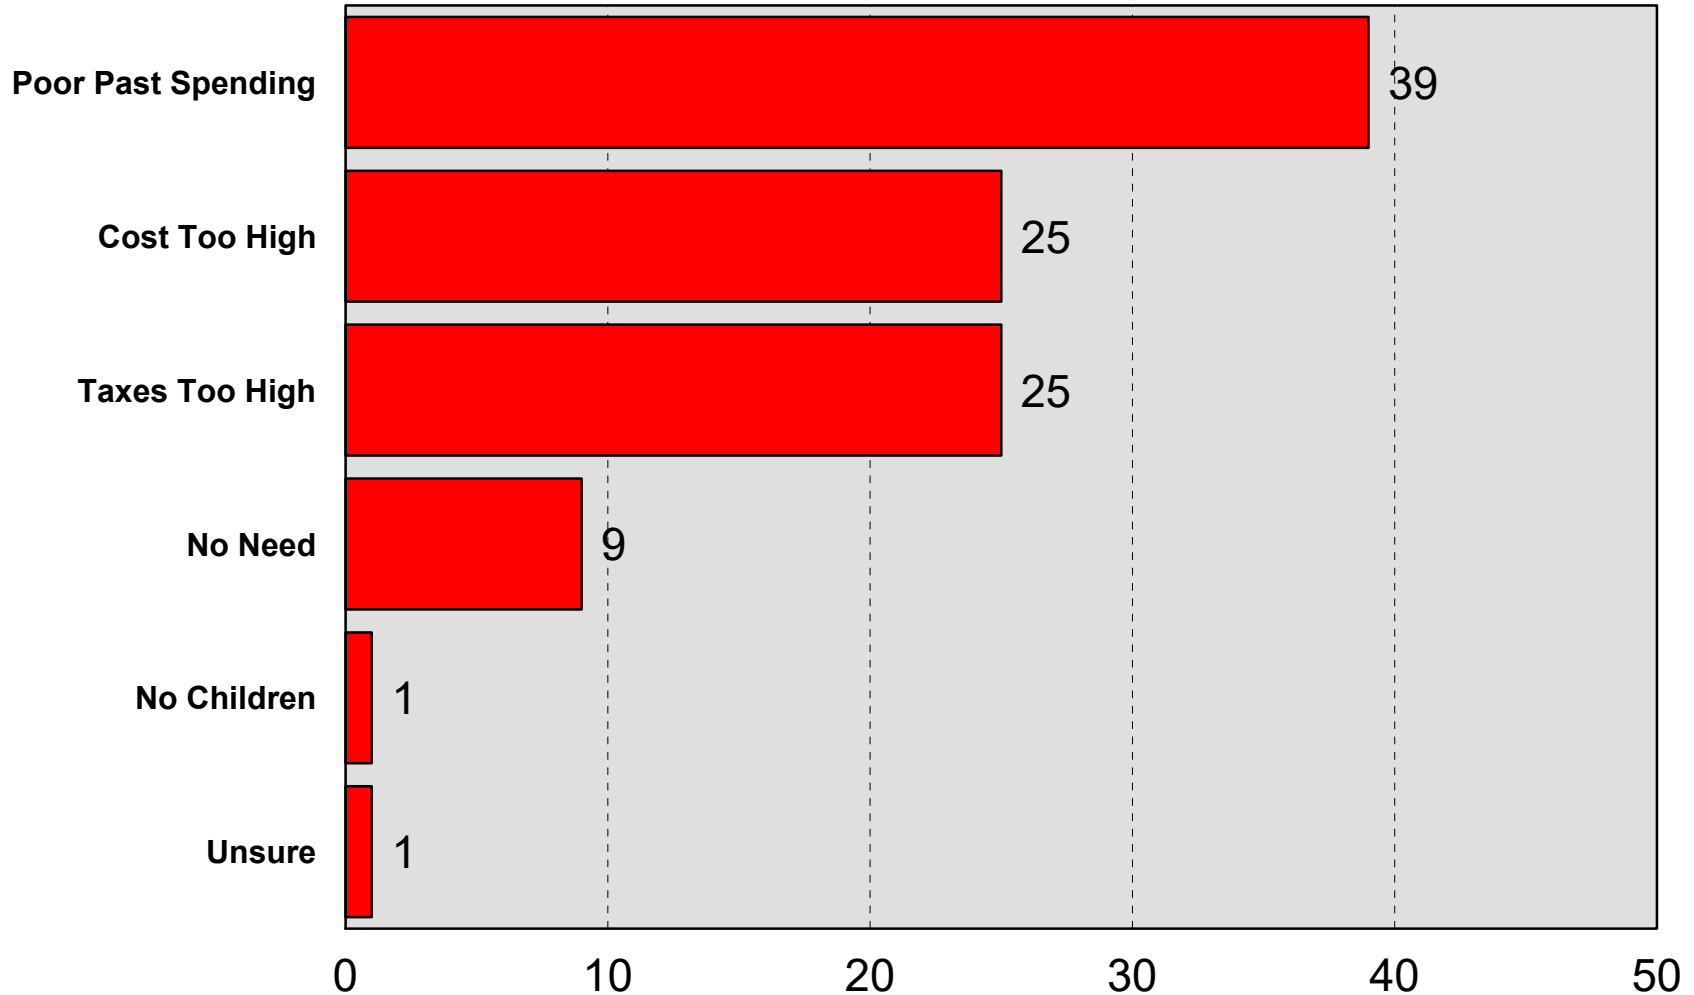

2017 Worthington Schools

Morris Leatherman Company

November 2016 Election

2017 Worthington Schools

Morris Leatherman Company

Reason for Opposing November 2016 Election

(45% of the Sample)

2017 Worthington Schools